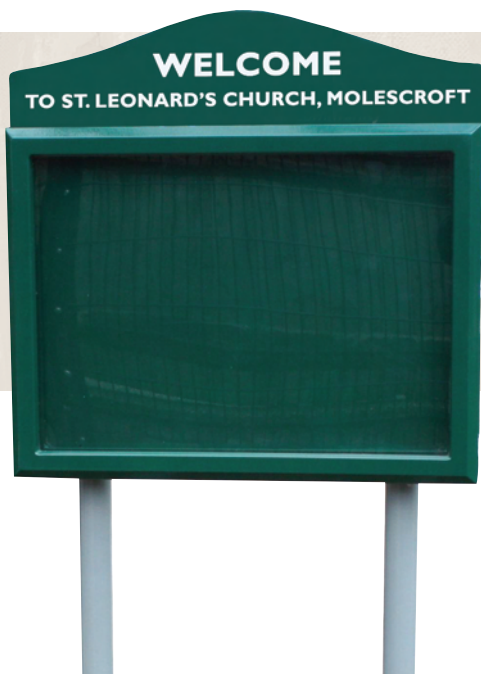

Complementary Range Poster Display Prices from £504

A choice of portrait or landscape and either wall-mounted or free-standing. The price includes all design work, aluminium display case, magnetic panels, a choice of eight colours, fully lockable, suitable for internal and external applications, poly-carbonate glazing, vinyl lettering and full-colour logos applied inside if required.