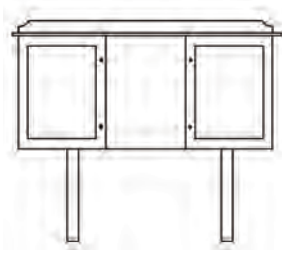

Available in the following sizes:
2 door A2 1800 x 840mm
2 door A1 2200 x 1120mm