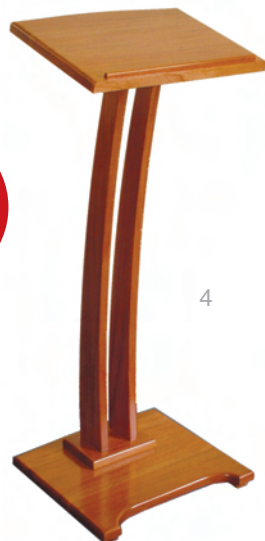

Lecterns

1

1 Classic Lectern

Solid oak with oak laminate panel and concealed shelf.
H48" x W17³/₄" x D19".

Desktop 16" x 21"

Natural / 8030039 / **£1260**

Medium / 8030039M / **£1260**

Antique / 8030039A / **£1260**

2 Traditional Lectern

Solid oak top and base with oak veneered front and sides. Includes shelf. H 48" x W 20" x D 17"
Plaque will be blank.

Natural / 8300123 / **£545**

Medium / 8300123M / **£545**

Antique / 8300123A / **£545**

3 Contemporary Lectern

Oak veneer with hand-carved cross on the front and shelf.
H 48" x W 26¹/₂" x D15"

Natural / 8300124 / **£495**

Medium / 8300124M / **£495**

Antique / 8300124A / **£495**

2

+

3

4

**Hand-carved
Plaque for
Traditional Lectern**

Have your church's name hand-carved into the design of the traditional lectern or with the text 'The word of the Lord' or text of your choice up to 16 letters.

8300123PL
£175

3

4

4 Mahogany Lectern

This elegant lectern is made of mahogany and is easily assembled.
H 47". Desktop D 13¹/₂" x W 18".

8300072 / **£205**

Easy online ordering
kevinmayhew.com
or for trade visit
trade.kevinmayhew.com