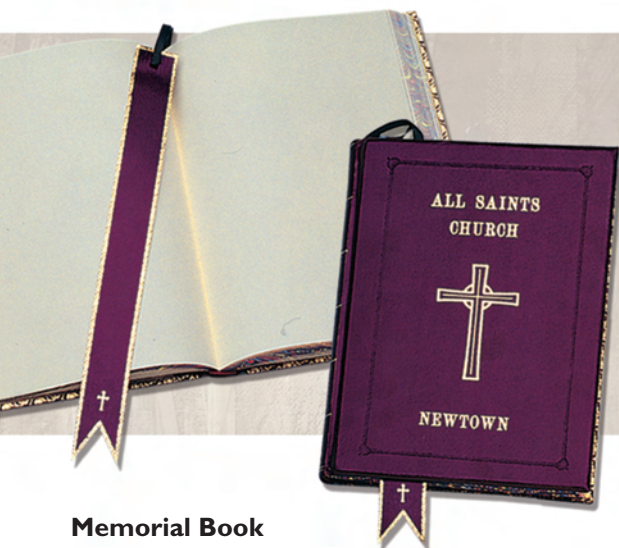

Memorial Book

Traditionally handbound in Bison Grain Leather; gold tooling and lettering to order. Cream text pages, with gold leaf edges made from environmentally friendly paper. Handmade bookmark. H 12 1/4" x W 18" (when open).