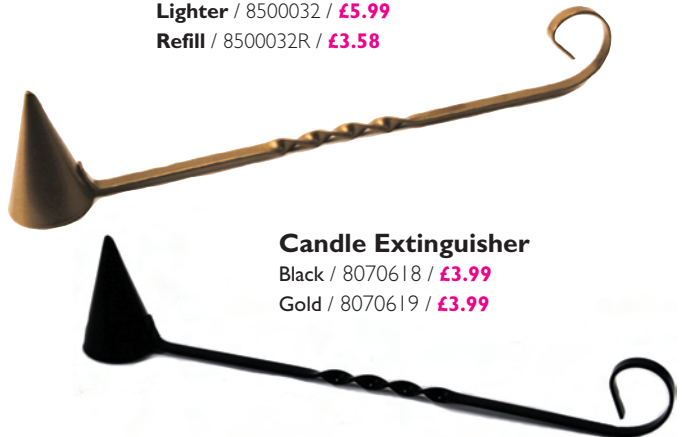

8050290 / **£6.99**

Non Drip (100 approx., not shown)

8050291 / **£15.99**

Gas Candle Refillable Lighter

The lighter folds away to half the size, making it easy to carry and always available when needed. It lights every candle without problems and is safer to use than matches. Its long nozzle makes it perfect to reach into all glass candles and candle holders.

Lighter / 8500032 / **£5.99**

Refill / 8500032R / **£3.58**

Candle Extinguishers

Polished brass with ball finial and taper holder mounted on 3" hardwood pole.

2" Diameter

8071270 / **£105**

3 1/2" Diameter

8400006 / **£157.99**

Candle Extinguisher

Black / 8070618 / **£3.99**

Gold / 8070619 / **£3.99**

CANDLE STANDS

Votive Light Stands

**BEST
SELLER**

Circular Votive Light Stand

Holds 56 lights. Solid construction with storage for approximately 70 lights. Lockable box in centre. Exceptional value.