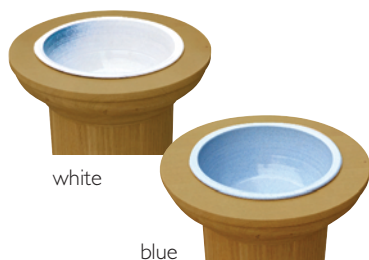

Fonts

1 Hand-turned Oak Font

This is an amazing piece of furniture-making, solid hand-turned oak with lid and handmade porcelain blue or white bowl. H 42" xW 15"

Natural / 8300121 / **£1175**

Medium / 8300121M / **£1175**

Antique / 8300121A / **£1175**

2 The St Edmund Font with Lid

Handmade in oak with hand-thrown pottery bowl and cover. H37"

Natural / 8030379 / **£2200**

Medium / 8030379M / **£2400**

Antique / 8030379A / **£2400**