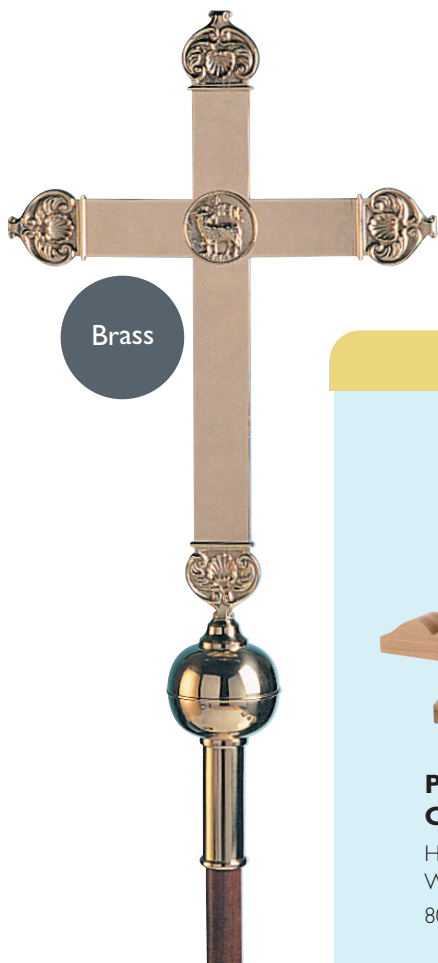

10 15 1/2" Mahogany Cross

Mahogany cross on flat base.

8030413 / £14.99

11 Mahogany Table Cross

Mahogany cross on flat base.

8"	8300059 / £12.99
15 1/2"	8030412 / £15.99

12 23 1/2" Mahogany Table Cross

Mahogany cross on flat base.

8030444 / £53.99

BEST SELLER

Hand-held Cross

Carved from solid mahogany with a silky smooth finish.

3"	8300060 / £4.99
3 1/2"	8300061 / £5.99
5"	8300062 / £7.99

8 4 1/2" Silver Cross

Silver plated.

8071390 / £102

PROCESSIONAL CROSS AND ALTAR SET

Processional Cross

Polished brass. Comes with a solid 66" tall, 1 1/2" diameter wooden pole in medium oak.

Agnus Dei Processional Brass Cross

Cross size 18" x 12 1/2".

8070029 / **£1338**