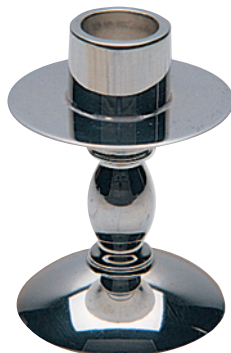

CANDLE HOLDERS

Brass, Wooden, Silver and Gold Holders

1

2

5

6

3

4

7

8

1 Brass Candlestick

With heavy cast base.

7" diameter to take 1 1/2" candle.

8071316 / **£263**

2 Brass Candlestick

7 3/4" diameter, to take 2" candle.

8071314 / **£209**

3 Brass Altar Candlestick

Height 8", takes 1 1/4" diameter candles.

8070098 / **£237**

4 Silver Candlestick

Height 2", takes 1/2" diameter candles.

Silver plated
8071400 / **£68**

5 Acolyte Candlestick

Height 28", to take 1" candle.

Natural / 8300015 / **£150**

Medium / 8300014 / **£150**

Antique / 8300013 / **£150**

6 Brass Candle Holder

Brass fitting for oak paschal candle stand and Acolyte Candlestick.

Fitted with a central screw.

1" / 8030281 / **£23**

2" / 8030282 / **£36**

3" / 8030283 / **£65**

7 Gold Gothic

Takes 1 5/8" diameter candles.

8070616 / **£4.99**

Also available for 2" candle.

8070617 / **£5.99**

8 Single Candle Holder

4 1/2" diameter base.

Takes 2" diameter candles.

8070608 / **£3.99**

Also available with three 5" legs.

8070610 / **£4.99**

Can't find what you're looking for?
Please call our friendly sales team for help.

01449
737978