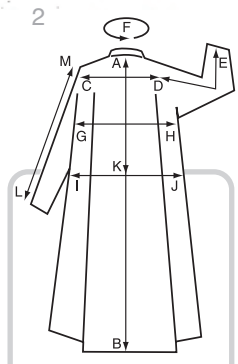

Superb styling at a realistic price. Polyester; half lined in polycotton.

Unisex

34-36"	8200035 / £198
38-40"	8200036 / £198
42-44"	8200037 / £198
46-48"	8200038 / £198

Measuring Guide

- AB – Total length
- DE – Arm length
- CD – Shoulder
- F – Neck
- GH – Chest
- IJ – Waist
- AK – Neck-Waist
- ML – Shoulder seam to cuff