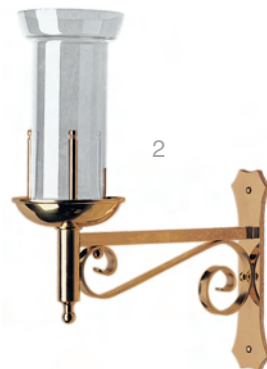

4 Votive Light Glasses

Red 8070009 / **£8.99**
Clear 8070010C / **£8.99**
Blue 8070010 / **£8.99**