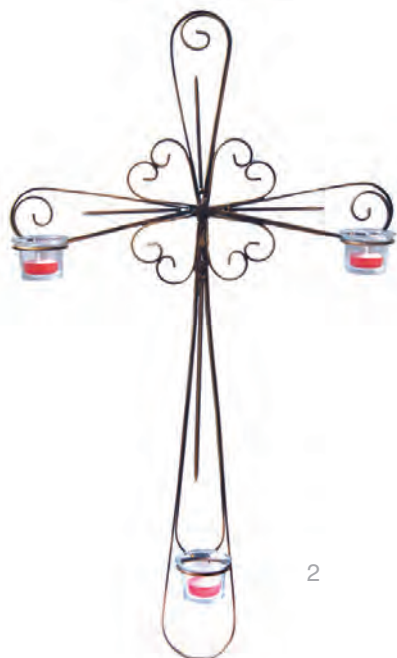

Intricately designed in polished bronze. Height 36", width 30".

8090777 / £766

4 Cross of Light (Modern)

Height 29", width 17". Wall mounted with 3 clear glass candle holders.

8091000 / £25

3

2

4