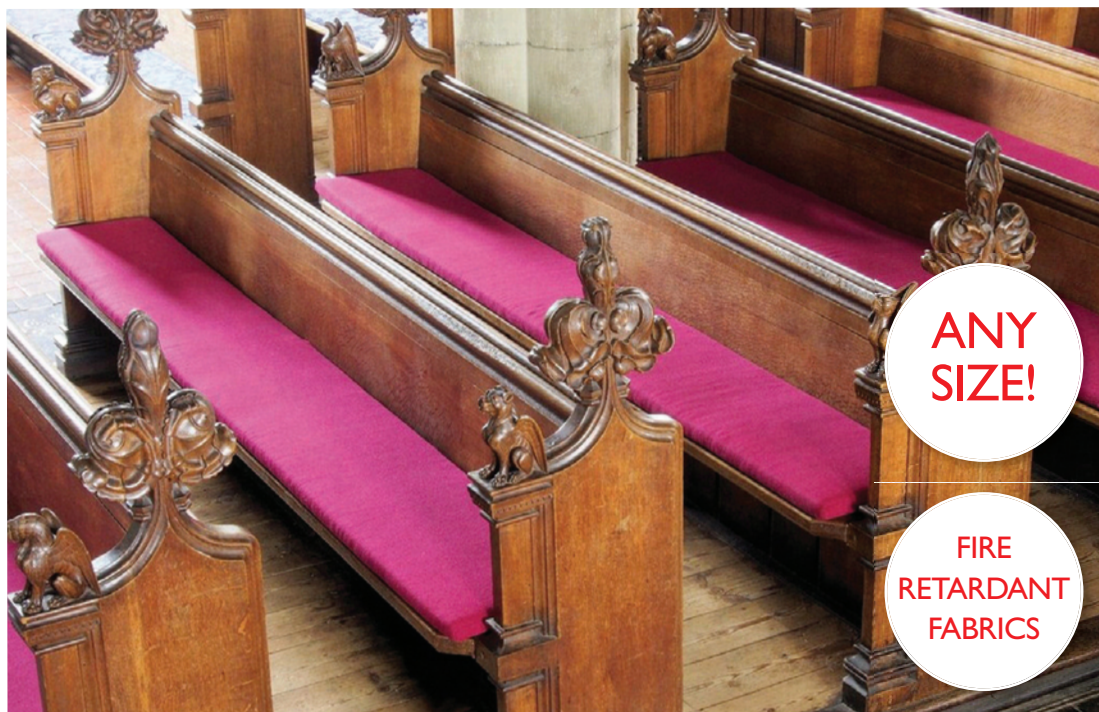

Church Pew Cushions, Hassocks, Kneelers and Altar Rail Kneelers

**ANY
SIZE!**

**FIRE
RETARDANT
FABRICS**

Pew Cushions

Complete cushions including fire-retardant foam, wadding, stockinette undercovers and covers in a hard-wearing fabric. See opposite for our wide range of fabric options and colours.

We can make **ANY SIZE**, but based on cushions that are **12" (30cm) deep x 2" (5cm) thick** our guide price per pew cushion would be:

from **£24.00**

per running foot – 12" (30cm) including upholstery cover.

Quote
8030506
when
calling

Kneelers/Hassocks

Complete cushions including fire-retardant foam, wadding, stockinette undercovers and covers in a hard-wearing fabric. See opposite for our wide range of fabric options and colours.

We can make **ANY SIZE**, but based on kneelers/hassocks that are **12" (30cm) x 8" (20cm) x 4" (10cm)** our guide price per pew cushion would be:

from **£28.00**

per running foot – 12" (30cm) including upholstery cover.

Quote
8030505
when
calling